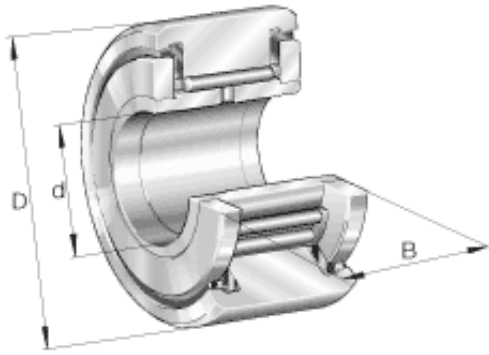

Yoke type track rollers NATR..-PP

with axial guidance, axial plain washers on both sides

	d	D	B			
	mm	mm	mm			
NATR5-PP	5	16	12			
NATR6-PP	6	19	12			
NATR8-PP	8	24	15			
NATR10-PP	10	30	15			
NATR12-PP	12	32	15			
NATR15-PP	15	35	19			
NATR17-PP	17	40	21			
NATR20-PP	20	47	25			
NATR25-PP	25	52	25			
NATR30-PP	30	62	29			
NATR35-PP	35	72	29			
NATR40-PP	40	80	32			
NATR50-PP	50	90	32			
	d	D	B			
	mm	mm	mm			